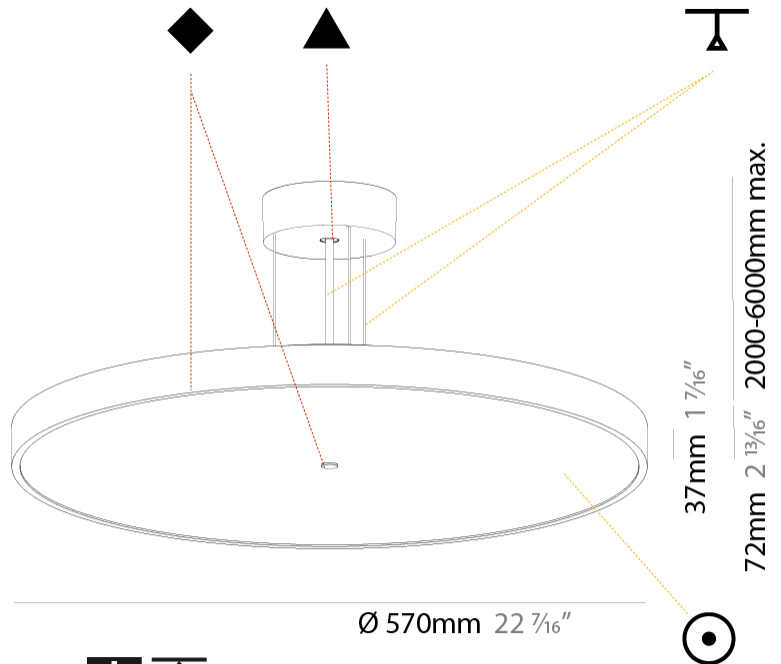

GENERAL

Series: Sign Diva
Subseries: Sign Diva
Brand: Prolicht
Division: Architectural
Mounting Type: Suspension
Mounting Location: Ceiling
Subcategory: Pendant

PHYSICAL

Shape: Round
Diameter (mm): 570
Diameter (in): 22 7/16
Height (mm): 72
Height (in): 2 13/16
Max. Overall Height (mm): 6072
Max. Overall Height (in): 239 1/16
Light Distribution: Direct
Weight (kg): 7.802
Weight (lbs): 17.2

Diffuser: PMMA - Opal / Micro-Prism / Sparkling Secret / Vintage Industrial with Shine Ring
Fixture Finish: SSR / BKV / CWI / CRY / HAB / UFT / ITA / RUA / FTG / MYG / LOD / PUS / FRO / FUP / KIA / POP / BLS / SPG / MEY / GOH / GUM / CHC / COM / ABZ / JAG / OBR / MOS / ROR
Fixture Material: Extruded Aluminum / Steel
Cable Details: 2000mm or 6000mm Transparent Cable

ELECTRICAL

Lamp Type: LED (Zhaga Standard)
Input Wattage (W): 58.3
Total Output Wattage (W): 53
Dimming: Tri-Mode (Non-Dimming and Phase Dimming (120Vac only) and 0-10V Dimming)
Driver Included: Yes
Driver Location: Integrated
Driver Type: Constant Current - Universal
Driver Class: Class 2
Input Voltage (V): 120 - 277
Constant Current (MA): 350

LED

Color Temperature (°K): 2700 / 3000 / 3500 / 4000
Max. Delivered Lumen (lm): 5060 / 6120 / 6233 / 6360
CRI: >90 CRI
Lamp Life (hrs): 50000

OPTICAL

RATINGS AND CERTIFICATIONS

Certified By: Certified for North American Standards
IP rating: IP20

A